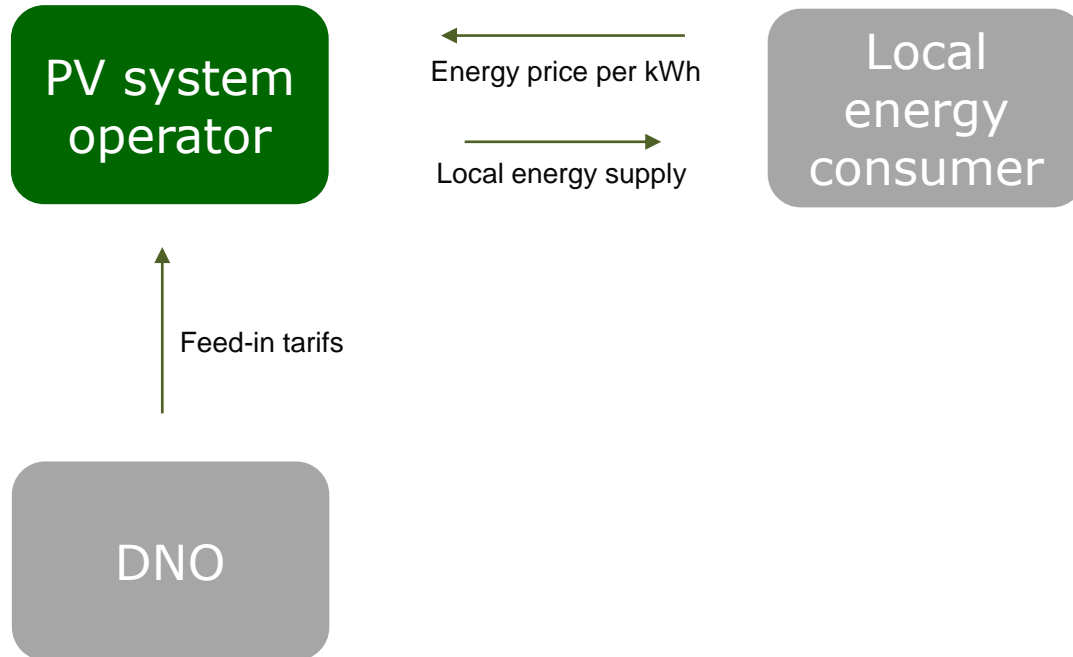

- PV system is our asset
- We deliver energy from the PV system to local consumer
- We receive payment per delivered kWh
- Residual energy feeds into grid for which we receive feed-in tariffs

Buxtehude: ground-mounted PV plant of about 400.000 square meters